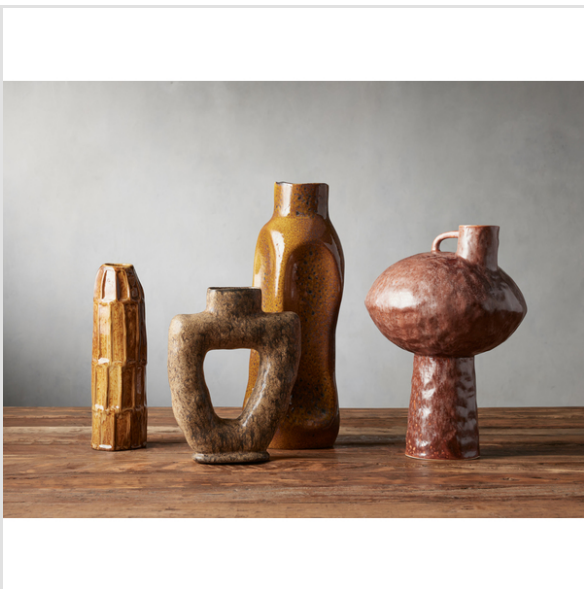

Artisan Open Vase | Arhaus

Vendor: Arhaus

Price: $99.00

Quantity: 1.0

SKU: 651895D1000

Details:

Expertly crafted by artisan partners, our Artisan Vase designs are captivating décor pieces for any space. Featuring hand-glazed finishes and inspired by the organic forms and rich, earthy colors found in nature, each vase is a unique work of art pairing rustic flair with refined sculpting technique.

[Shop It](#)